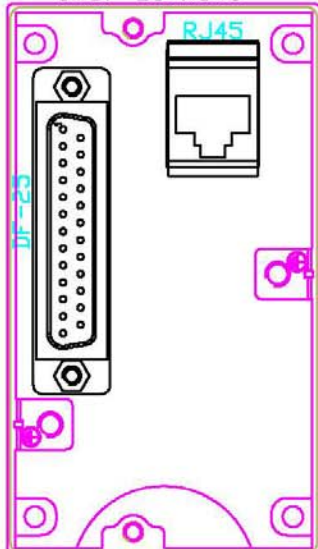

14:DF-25+RJ45