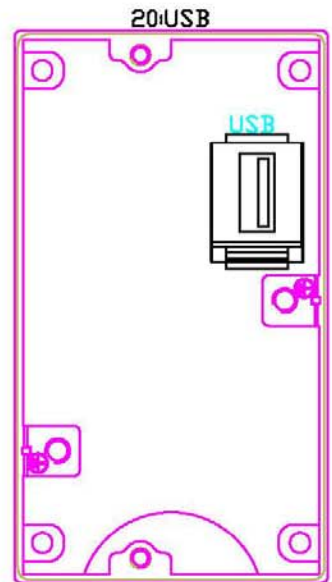

傳輸介面盒 *iB* 系列

RS232 INTERFACE BOX

該產品主要用於 CNC 機台的資料通訊傳輸，以利使用者做資料上傳、下載及程式修改等用途。

iB Series is mainly used for data transmission for CNC machines. Facilitate the user to upload and download data and have program modifications or other applications.

面板樣式:

Panel Selection:

00:DF-25+RJ45+AC110V+FUSE

01:DF-25+RJ45+AC220V+FUSE

02:DF-25+RJ45+AC110V

03:DF-25+RJ45+AC220V

04:USB+RJ45+AC110V+FUSE

05:USB+RJ45+AC220V+FUSE

14:DF-25+RJ45

15:DF-9+RJ45

16:DF-25+USB

17:DF-9+USB

※内容及規格可能因需要而有所修改，將不另行告知，2015/07
 The specification or contents in this catalog are subject to change without notice. 2015/07