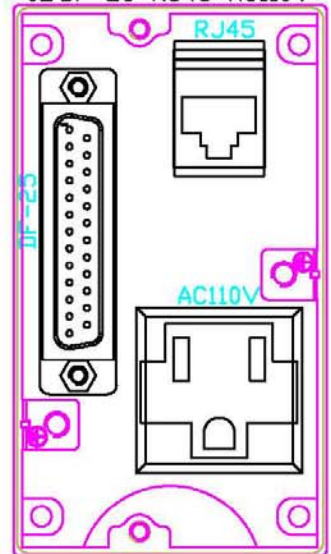

傳輸介面盒 *iB* 系列

RS232 INTERFACE BOX

該產品主要用於 CNC 機台的資料通訊傳輸，以利使用者做資料上傳、下載及程式修改等用途。

iB Series is mainly used for data transmission for CNC machines. Facilitate the user to upload and download data and have program modifications or other applications.

*上述之型號屬通用規格，若有其他需求可增編規格。

Models can be tailor-made upon requirements.

外觀尺寸:

External Dimensions:

開孔安裝尺寸:

Panel Cutout:

介面盒組裝順序:

Assembly Diagram:

面板樣式:

Panel Selection:

00:DF-25+RJ45+AC110V+FUSE

01:DF-25+RJ45+AC220V+FUSE

02:DF-25+RJ45+AC110V

03:DF-25+RJ45+AC220V

04:USB+RJ45+AC110V+FUSE

05:USB+RJ45+AC220V+FUSE

06:USB+RJ45+AC110V

07:USB+RJ45+AC220V

08:DF-9+RJ45+AC110V+FUSE

09:DF-9+RJ45+AC220V+FUSE

10:DF-9+RJ45+AC110V

11:DF-9+RJ45+AC220V

12:DF-9+USB+RJ45+AC110V

13:DF-9+USB+RJ45+AC220V