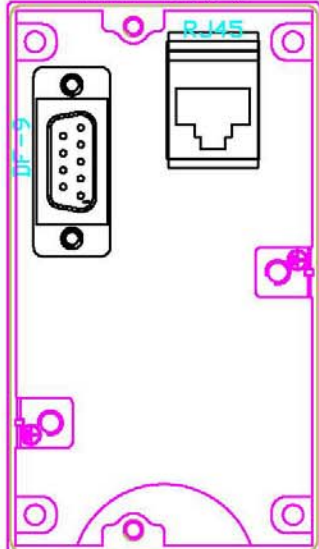

15:DF-9+RJ45