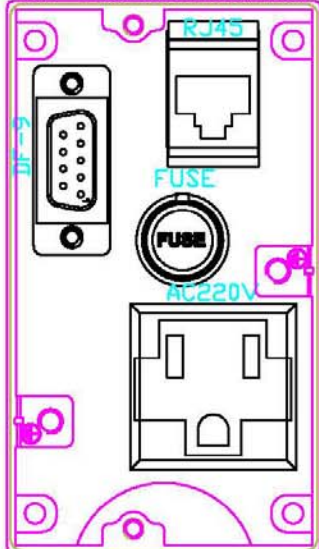

傳輸介面盒 *iB* 系列

RS232 INTERFACE BOX

該產品主要用於 CNC 機台的資料通訊傳輸，以利使用者做資料上傳、下載及程式修改等用途。

iB Series is mainly used for data transmission for CNC machines. Facilitate the user to upload and download data and have program modifications or other applications.

面板樣式:

Panel Selection:

00:DF-25+RJ45+AC110V+FUSE

01:DF-25+RJ45+AC220V+FUSE

02:DF-25+RJ45+AC110V

03:DF-25+RJ45+AC220V

04:USB+RJ45+AC110V+FUSE

05:USB+RJ45+AC220V+FUSE

06:USB+RJ45+AC110V

07:USB+RJ45+AC220V

08:DF-9+RJ45+AC110V+FUSE

09:DF-9+RJ45+AC220V+FUSE

10:DF-9+RJ45+AC110V

11:DF-9+RJ45+AC220V

12:DF-9+USB+RJ45+AC110V

13:DF-9+USB+RJ45+AC220V

14:DF-25+RJ45

15:DF-9+RJ45

16:DF-25+USB

17:DF-9+USB

※内容及規格可能因需要而有所修改，將不另行告知，2015/07
 The specification or contents in this catalog are subject to change without notice. 2015/07