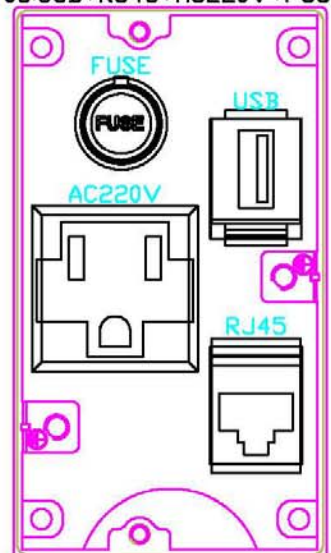

面板型式 MODEL SELECTIONS :

00	DF-25+RJ45+AC110V+FUSE	07	USB+RJ45+AC220V	14	DF-25+RJ45
01	DF-25+RJ45+AC220V+FUSE	08	DF-9+RJ45+AC110V+FUSE	15	DF-9+RJ45
02	DF-25+RJ45+AC110V	09	DF-9+RJ45+AC220V+FUSE	16	DF-25+USB
03	DF-25+RJ45+AC220V	10	DF-9+RJ45+AC110V	17	DF-9+USB
04	USB+RJ45+AC110V+FUSE	11	DF-9+RJ45+AC220V	18	USB+RJ45
05	USB+RJ45+AC220V+FUSE	12	DF-9+USB+RJ45+AC110V	19	USB+USB
06	USB+RJ45+AC110V	13	DF-9+USB+RJ45+AC220V	20	USB
21	USB+RJ45+AC220V+DF-25	22	USB+RJ45+AC110V+DF-25		

*上述之型號屬通用規格，若有其他需求可增編規格。

Models can be tailor-made upon requirements.

外觀尺寸:

External Dimensions:

開孔安裝尺寸:

Panel Cutout:

介面盒組裝順序:

Assembly Diagram:

面板樣式:

Panel Selection:

00:DF-25+RJ45+AC110V+FUSE

01:DF-25+RJ45+AC220V+FUSE

02:DF-25+RJ45+AC110V

03:DF-25+RJ45+AC220V

04:USB+RJ45+AC110V+FUSE

05:USB+RJ45+AC220V+FUSE

06:USB+RJ45+AC110V

07:USB+RJ45+AC220V

08:DF-9+RJ45+AC110V+FUSE

09:DF-9+RJ45+AC220V+FUSE

10:DF-9+RJ45+AC110V

11:DF-9+RJ45+AC220V

12:DF-9+USB+RJ45+AC110V

13:DF-9+USB+RJ45+AC220V