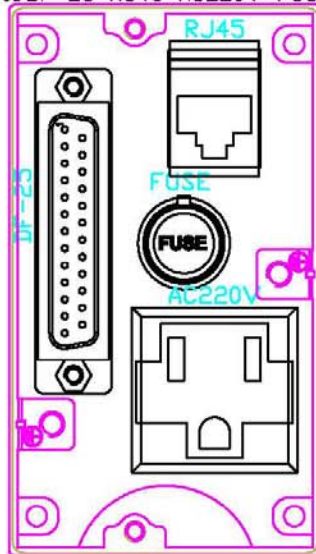

傳輸介面盒 *iB* 系列

RS232 INTERFACE BOX

該產品主要用於 CNC 機台的資料通訊傳輸，以利使用者做資料上傳、下載及程式修改等用途。

iB Series is mainly used for data transmission for CNC machines. Facilitate the user to upload and download data and have program modifications or other applications.

面板型式 MODEL SELECTIONS :

00	DF-25+RJ45+AC110V+FUSE	07	USB+RJ45+AC220V	14	DF-25+RJ45
01	DF-25+RJ45+AC220V+FUSE	08	DF-9+RJ45+AC110V+FUSE	15	DF-9+RJ45
02	DF-25+RJ45+AC110V	09	DF-9+RJ45+AC220V+FUSE	16	DF-25+USB
03	DF-25+RJ45+AC220V	10	DF-9+RJ45+AC110V	17	DF-9+USB
04	USB+RJ45+AC110V+FUSE	11	DF-9+RJ45+AC220V	18	USB+RJ45
05	USB+RJ45+AC220V+FUSE	12	DF-9+USB+RJ45+AC110V	19	USB+USB
06	USB+RJ45+AC110V	13	DF-9+USB+RJ45+AC220V	20	USB
21	USB+RJ45+AC220V+DF-25	22	USB+RJ45+AC110V+DF-25		

*上述之型號屬通用規格，若有其他需求可增編規格。

Models can be tailor-made upon requirements.

外觀尺寸:

External Dimensions:

開孔安裝尺寸:

Panel Cutout:

介面盒組裝順序:

Assembly Diagram:

面板樣式:

Panel Selection:

00:DF-25+RJ45+AC110V+FUSE

01:DF-25+RJ45+AC220V+FUSE

02:DF-25+RJ45+AC110V

03:DF-25+RJ45+AC220V

04:USB+RJ45+AC110V+FUSE

05:USB+RJ45+AC220V+FUSE