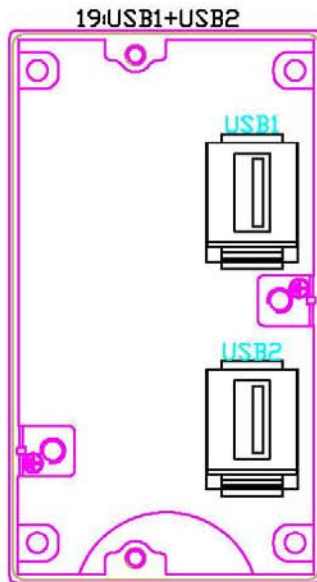

傳輸介面盒 *iB* 系列

RS232 INTERFACE BOX

該產品主要用於 CNC 機台的資料通訊傳輸，以利使用者做資料上傳、下載及程式修改等用途。

iB Series is mainly used for data transmission for CNC machines. Facilitate the user to upload and download data and have program modifications or other applications.

面板樣式:

Panel Selection:

00:DF-25+RJ45+AC110V+FUSE

01:DF-25+RJ45+AC220V+FUSE

02:DF-25+RJ45+AC110V

03:DF-25+RJ45+AC220V

04:USB+RJ45+AC110V+FUSE

05:USB+RJ45+AC220V+FUSE

06:USB+RJ45+AC110V

07:USB+RJ45+AC220V

08:DF-9+RJ45+AC110V+FUSE

09:DF-9+RJ45+AC220V+FUSE

10:DF-9+RJ45+AC110V

11:DF-9+RJ45+AC220V

12:DF-9+USB+RJ45+AC110V

13:DF-9+USB+RJ45+AC220V

14:DF-25+RJ45

15:DF-9+RJ45

16:DF-25+USB

17:DF-9+USB

※内容及規格可能因需要而有所修改，將不另行告知，2015/07
 The specification or contents in this catalog are subject to change without notice. 2015/07