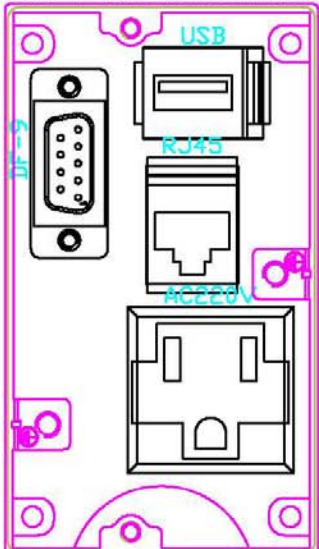

傳輸介面盒 *iB* 系列

RS232 INTERFACE BOX

該產品主要用於 CNC 機台的資料通訊傳輸，以利使用者做資料上傳、下載及程式修改等用途。

iB Series is mainly used for data transmission for CNC machines. Facilitate the user to upload and download data and have program modifications or other applications.

*上述之型號屬通用規格，若有其他需求可增編規格。

Models can be tailor-made upon requirements.

外觀尺寸:

External Dimensions:

開孔安裝尺寸:

Panel Cutout:

介面盒組裝順序:

Assembly Diagram:

面板樣式:

Panel Selection:

00:DF-25+RJ45+AC110V+FUSE

01:DF-25+RJ45+AC220V+FUSE

02:DF-25+RJ45+AC110V

03:DF-25+RJ45+AC220V

04:USB+RJ45+AC110V+FUSE

05:USB+RJ45+AC220V+FUSE

06:USB+RJ45+AC110V

07:USB+RJ45+AC220V

08:DF-9+RJ45+AC110V+FUSE

09:DF-9+RJ45+AC220V+FUSE

10:DF-9+RJ45+AC110V

11:DF-9+RJ45+AC220V

12:DF-9+USB+RJ45+AC110V

13:DF-9+USB+RJ45+AC220V