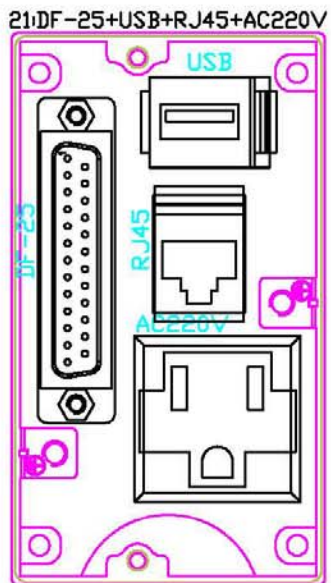

傳輸介面盒 *iB* 系列

RS232 INTERFACE BOX

該產品主要用於 CNC 機台的資料通訊傳輸，以利使用者做資料上傳、下載及程式修改等用途。

iB Series is mainly used for data transmission for CNC machines. Facilitate the user to upload and download data and have program modifications or other applications.

面板樣式:

Panel Selection:

00:DF-25+RJ45+AC110V+FUSE

01:DF-25+RJ45+AC220V+FUSE

02:DF-25+RJ45+AC110V

03:DF-25+RJ45+AC220V

04:USB+RJ45+AC110V+FUSE

05:USB+RJ45+AC220V+FUSE

06:USB+RJ45+AC110V

07:USB+RJ45+AC220V

08:DF-9+RJ45+AC110V+FUSE

09:DF-9+RJ45+AC220V+FUSE

10:DF-9+RJ45+AC110V

11:DF-9+RJ45+AC220V

12:DF-9+USB+RJ45+AC110V

13:DF-9+USB+RJ45+AC220V

14:DF-25+RJ45

15:DF-9+RJ45

16:DF-25+USB

17:DF-9+USB

※内容及規格可能因需要而有所修改，將不另行告知，2015/07
 The specification or contents in this catalog are subject to change without notice. 2015/07