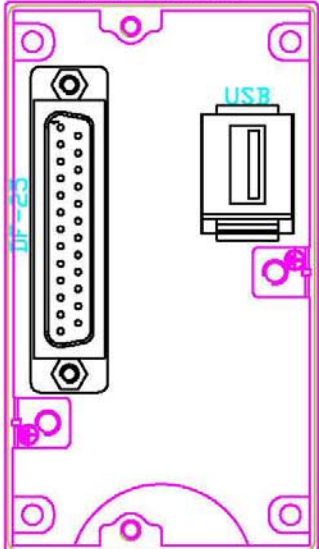

16:DF-25+USB