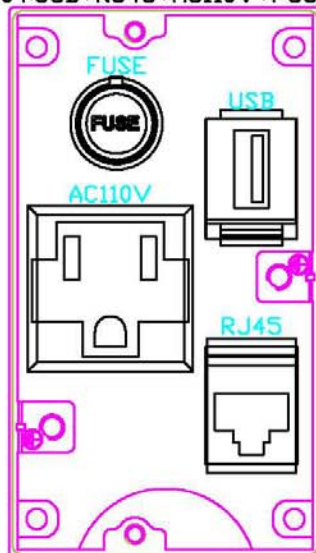

傳輸介面盒 *iB* 系列

RS232 INTERFACE BOX

該產品主要用於 CNC 機台的資料通訊傳輸，以利使用者做資料上傳、下載及程式修改等用途。

iB Series is mainly used for data transmission for CNC machines. Facilitate the user to upload and download data and have program modifications or other applications.

*上述之型號屬通用規格，若有其他需求可增編規格。

Models can be tailor-made upon requirements.

外觀尺寸:

External Dimensions:

開孔安裝尺寸:

Panel Cutout:

介面盒組裝順序:

Assembly Diagram:

面板樣式:

Panel Selection:

00:DF-25+RJ45+AC110V+FUSE

01:DF-25+RJ45+AC220V+FUSE

02:DF-25+RJ45+AC110V

03:DF-25+RJ45+AC220V

04:USB+RJ45+AC110V+FUSE

05:USB+RJ45+AC220V+FUSE

06:USB+RJ45+AC110V

07:USB+RJ45+AC220V

08:DF-9+RJ45+AC110V+FUSE

09:DF-9+RJ45+AC220V+FUSE

10:DF-9+RJ45+AC110V

11:DF-9+RJ45+AC220V

12:DF-9+USB+RJ45+AC110V

13:DF-9+USB+RJ45+AC220V