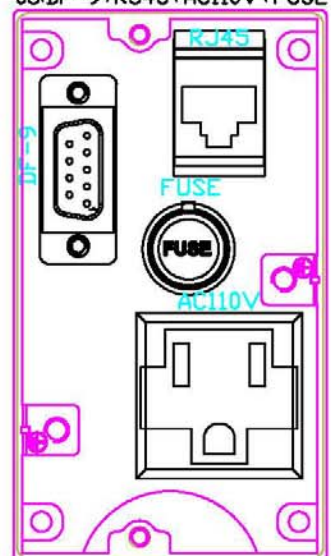

面板型式 MODEL SELECTIONS :

00	DF-25+RJ45+AC110V+FUSE	07	USB+RJ45+AC220V	14	DF-25+RJ45
01	DF-25+RJ45+AC220V+FUSE	08	DF-9+RJ45+AC110V+FUSE	15	DF-9+RJ45
02	DF-25+RJ45+AC110V	09	DF-9+RJ45+AC220V+FUSE	16	DF-25+USB
03	DF-25+RJ45+AC220V	10	DF-9+RJ45+AC110V	17	DF-9+USB
04	USB+RJ45+AC110V+FUSE	11	DF-9+RJ45+AC220V	18	USB+RJ45
05	USB+RJ45+AC220V+FUSE	12	DF-9+USB+RJ45+AC110V	19	USB+USB
06	USB+RJ45+AC110V	13	DF-9+USB+RJ45+AC220V	20	USB
21	USB+RJ45+AC220V+DF-25	22	USB+RJ45+AC110V+DF-25		

*上述之型號屬通用規格，若有其他需求可增編規格。

Models can be tailor-made upon requirements.

外觀尺寸:

External Dimensions:

開孔安裝尺寸:

Panel Cutout:

介面盒組裝順序:

Assembly Diagram:

面板樣式:

Panel Selection:

00:DF-25+RJ45+AC110V+FUSE

01:DF-25+RJ45+AC220V+FUSE

02:DF-25+RJ45+AC110V

03:DF-25+RJ45+AC220V

04:USB+RJ45+AC110V+FUSE

05:USB+RJ45+AC220V+FUSE

06:USB+RJ45+AC110V

07:USB+RJ45+AC220V

08:DF-9+RJ45+AC110V+FUSE

09:DF-9+RJ45+AC220V+FUSE

10:DF-9+RJ45+AC110V

11:DF-9+RJ45+AC220V

12:DF-9+USB+RJ45+AC110V

13:DF-9+USB+RJ45+AC220V