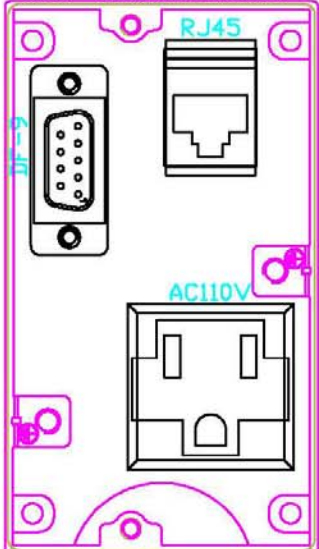

傳輸介面盒 *iB* 系列

RS232 INTERFACE BOX

該產品主要用於 CNC 機台的資料通訊傳輸，以利使用者做資料上傳、下載及程式修改等用途。

iB Series is mainly used for data transmission for CNC machines. Facilitate the user to upload and download data and have program modifications or other applications.

*上述之型號屬通用規格，若有其他需求可增編規格。

Models can be tailor-made upon requirements.

外觀尺寸:

External Dimensions:

開孔安裝尺寸:

Panel Cutout:

介面盒組裝順序:

Assembly Diagram:

面板樣式:

Panel Selection:

00:DF-25+RJ45+AC110V+FUSE

01:DF-25+RJ45+AC220V+FUSE

02:DF-25+RJ45+AC110V

03:DF-25+RJ45+AC220V

04:USB+RJ45+AC110V+FUSE

05:USB+RJ45+AC220V+FUSE

06:USB+RJ45+AC110V

07:USB+RJ45+AC220V

08:DF-9+RJ45+AC110V+FUSE

09:DF-9+RJ45+AC220V+FUSE

10:DF-9+RJ45+AC110V

11:DF-9+RJ45+AC220V

12:DF-9+USB+RJ45+AC110V

13:DF-9+USB+RJ45+AC220V