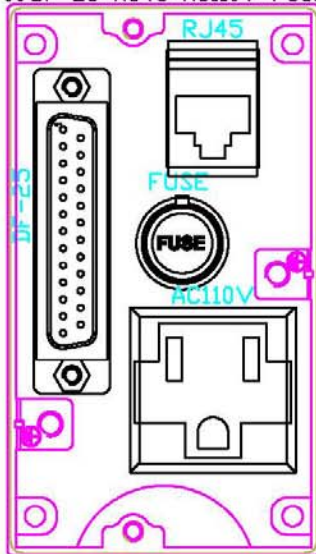

傳輸介面盒 *iB* 系列

RS232 INTERFACE BOX

該產品主要用於 CNC 機台的資料通訊傳輸，以利使用者做資料上傳、下載及程式修改等用途。

iB Series is mainly used for data transmission for CNC machines. Facilitate the user to upload and download data and have program modifications or other applications.

面板型式 MODEL SELECTIONS :

00	DF-25+RJ45+AC110V+FUSE	07	USB+RJ45+AC220V	14	DF-25+RJ45
01	DF-25+RJ45+AC220V+FUSE	08	DF-9+RJ45+AC110V+FUSE	15	DF-9+RJ45
02	DF-25+RJ45+AC110V	09	DF-9+RJ45+AC220V+FUSE	16	DF-25+USB
03	DF-25+RJ45+AC220V	10	DF-9+RJ45+AC110V	17	DF-9+USB
04	USB+RJ45+AC110V+FUSE	11	DF-9+RJ45+AC220V	18	USB+RJ45
05	USB+RJ45+AC220V+FUSE	12	DF-9+USB+RJ45+AC110V	19	USB+USB
06	USB+RJ45+AC110V	13	DF-9+USB+RJ45+AC220V	20	USB
21	USB+RJ45+AC220V+DF-25	22	USB+RJ45+AC110V+DF-25		

*上述之型號屬通用規格，若有其他需求可增編規格。

Models can be tailor-made upon requirements.

外觀尺寸:

External Dimensions:

開孔安裝尺寸:

Panel Cutout:

介面盒組裝順序:

Assembly Diagram:

面板樣式:

Panel Selection:

00:DF-25+RJ45+AC110V+FUSE

01:DF-25+RJ45+AC220V+FUSE

02:DF-25+RJ45+AC110V

03:DF-25+RJ45+AC220V

04:USB+RJ45+AC110V+FUSE

05:USB+RJ45+AC220V+FUSE