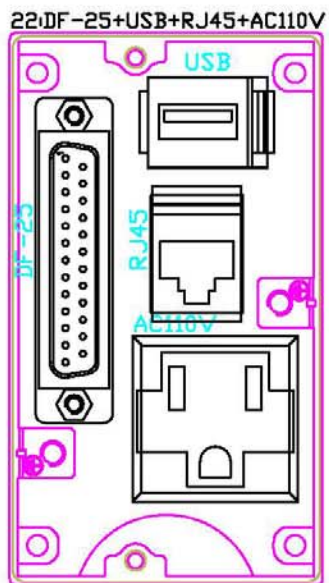

傳輸介面盒 *iB* 系列

RS232 INTERFACE BOX

該產品主要用於 CNC 機台的資料通訊傳輸，以利使用者做資料上傳、下載及程式修改等用途。

iB Series is mainly used for data transmission for CNC machines. Facilitate the user to upload and download data and have program modifications or other applications.

面板樣式:

Panel Selection:

00:DF-25+RJ45+AC110V+FUSE

01:DF-25+RJ45+AC220V+FUSE

02:DF-25+RJ45+AC110V

03:DF-25+RJ45+AC220V

04:USB+RJ45+AC110V+FUSE

05:USB+RJ45+AC220V+FUSE

06:USB+RJ45+AC110V

07:USB+RJ45+AC220V

08:DF-9+RJ45+AC110V+FUSE

09:DF-9+RJ45+AC220V+FUSE

10:DF-9+RJ45+AC110V

11:DF-9+RJ45+AC220V

12:DF-9+USB+RJ45+AC110V

13:DF-9+USB+RJ45+AC220V

14:DF-25+RJ45

15:DF-9+RJ45

16:DF-25+USB

17:DF-9+USB

※内容及規格可能因需要而有所修改，將不另行告知，2015/07
 The specification or contents in this catalog are subject to change without notice. 2015/07