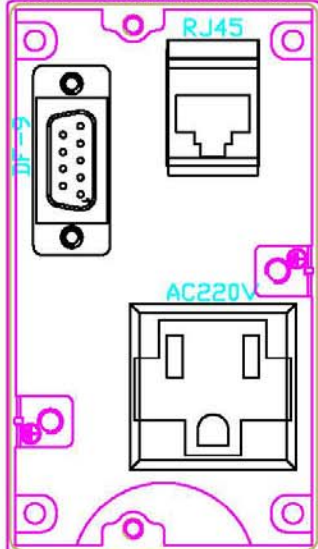

傳輸介面盒 *iB* 系列

RS232 INTERFACE BOX

該產品主要用於 CNC 機台的資料通訊傳輸，以利使用者做資料上傳、下載及程式修改等用途。

iB Series is mainly used for data transmission for CNC machines. Facilitate the user to upload and download data and have program modifications or other applications.

*上述之型號屬通用規格，若有其他需求可增編規格。

Models can be tailor-made upon requirements.

外觀尺寸:

External Dimensions:

開孔安裝尺寸:

Panel Cutout:

介面盒組裝順序:

Assembly Diagram:

面板樣式:

Panel Selection:

00:DF-25+RJ45+AC110V+FUSE

01:DF-25+RJ45+AC220V+FUSE

02:DF-25+RJ45+AC110V

03:DF-25+RJ45+AC220V

04:USB+RJ45+AC110V+FUSE

05:USB+RJ45+AC220V+FUSE

06:USB+RJ45+AC110V

07:USB+RJ45+AC220V

08:DF-9+RJ45+AC110V+FUSE

09:DF-9+RJ45+AC220V+FUSE

10:DF-9+RJ45+AC110V

11:DF-9+RJ45+AC220V

12:DF-9+USB+RJ45+AC110V

13:DF-9+USB+RJ45+AC220V