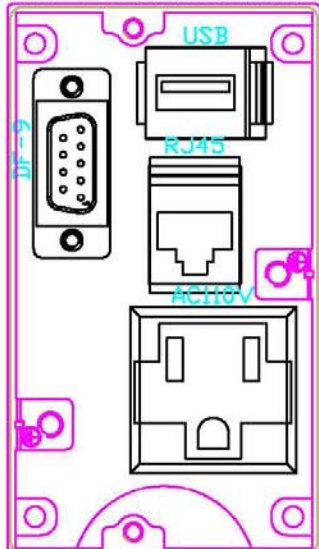

傳輸介面盒 *iB* 系列

RS232 INTERFACE BOX

該產品主要用於 CNC 機台的資料通訊傳輸，以利使用者做資料上傳、下載及程式修改等用途。

iB Series is mainly used for data transmission for CNC machines. Facilitate the user to upload and download data and have program modifications or other applications.

*上述之型號屬通用規格，若有其他需求可增編規格。

Models can be tailor-made upon requirements.

外觀尺寸:

External Dimensions:

開孔安裝尺寸:

Panel Cutout:

介面盒組裝順序:

Assembly Diagram:

面板樣式:

Panel Selection:

00:DF-25+RJ45+AC110V+FUSE

01:DF-25+RJ45+AC220V+FUSE

02:DF-25+RJ45+AC110V

03:DF-25+RJ45+AC220V

04:USB+RJ45+AC110V+FUSE

05:USB+RJ45+AC220V+FUSE

06:USB+RJ45+AC110V

07:USB+RJ45+AC220V

08:DF-9+RJ45+AC110V+FUSE

09:DF-9+RJ45+AC220V+FUSE

10:DF-9+RJ45+AC110V

11:DF-9+RJ45+AC220V

12:DF-9+USB+RJ45+AC110V

13:DF-9+USB+RJ45+AC220V