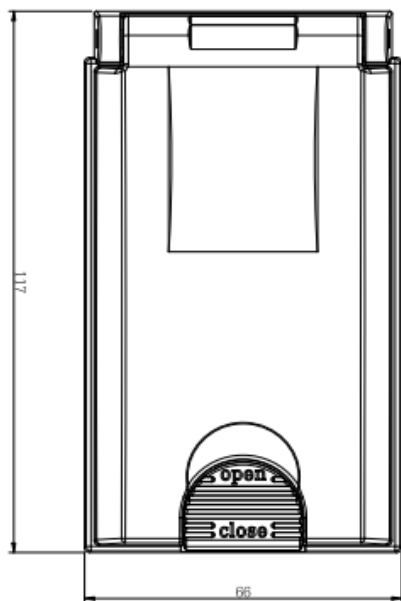

面板型式 MODEL SELECTIONS :

00	DF-25+RJ45+AC110V+FUSE	07	USB+RJ45+AC220V	14	DF-25+RJ45
01	DF-25+RJ45+AC220V+FUSE	08	DF-9+RJ45+AC110V+FUSE	15	DF-9+RJ45
02	DF-25+RJ45+AC110V	09	DF-9+RJ45+AC220V+FUSE	16	DF-25+USB
03	DF-25+RJ45+AC220V	10	DF-9+RJ45+AC110V	17	DF-9+USB
04	USB+RJ45+AC110V+FUSE	11	DF-9+RJ45+AC220V	18	USB+RJ45
05	USB+RJ45+AC220V+FUSE	12	DF-9+USB+RJ45+AC110V	19	USB+USB
06	USB+RJ45+AC110V	13	DF-9+USB+RJ45+AC220V	20	USB
21	USB+RJ45+AC220V+DF-25	22	USB+RJ45+AC110V+DF-25		

*上述之型號屬通用規格，若有其他需求可增編規格。

Models can be tailor-made upon requirements.

外觀尺寸:

External Dimensions:

開孔安裝尺寸:

Panel Cutout:

介面盒組裝順序:

Assembly Diagram: