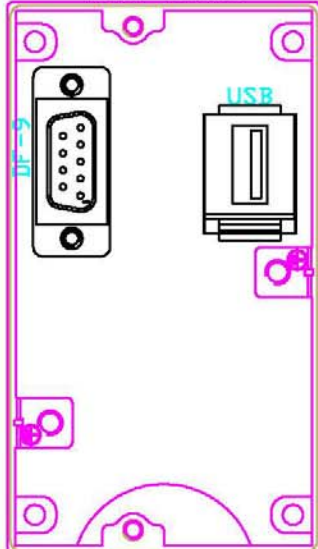

傳輸介面盒 *iB* 系列

RS232 INTERFACE BOX

該產品主要用於 CNC 機台的資料通訊傳輸，以利使用者做資料上傳、下載及程式修改等用途。

iB Series is mainly used for data transmission for CNC machines. Facilitate the user to upload and download data and have program modifications or other applications.

面板樣式:

Panel Selection:

00:DF-25+RJ45+AC110V+FUSE

01:DF-25+RJ45+AC220V+FUSE

02:DF-25+RJ45+AC110V

03:DF-25+RJ45+AC220V

04:USB+RJ45+AC110V+FUSE

05:USB+RJ45+AC220V+FUSE

06:USB+RJ45+AC110V

07:USB+RJ45+AC220V

08:DF-9+RJ45+AC110V+FUSE

09:DF-9+RJ45+AC220V+FUSE

10:DF-9+RJ45+AC110V

11:DF-9+RJ45+AC220V

12:DF-9+USB+RJ45+AC110V

13:DF-9+USB+RJ45+AC220V

14:DF-25+RJ45

15:DF-9+RJ45

16:DF-25+USB

17:DF-9+USB

※内容及規格可能因需要而有所修改，將不另行告知，2015/07
 The specification or contents in this catalog are subject to change without notice. 2015/07