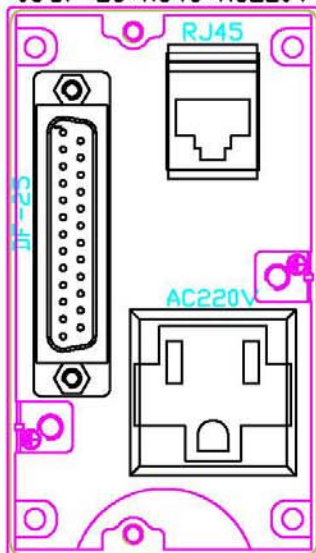

面板型式 MODEL SELECTIONS :

00	DF-25+RJ45+AC110V+FUSE	07	USB+RJ45+AC220V	14	DF-25+RJ45
01	DF-25+RJ45+AC220V+FUSE	08	DF-9+RJ45+AC110V+FUSE	15	DF-9+RJ45
02	DF-25+RJ45+AC110V	09	DF-9+RJ45+AC220V+FUSE	16	DF-25+USB
03	DF-25+RJ45+AC220V	10	DF-9+RJ45+AC110V	17	DF-9+USB
04	USB+RJ45+AC110V+FUSE	11	DF-9+RJ45+AC220V	18	USB+RJ45
05	USB+RJ45+AC220V+FUSE	12	DF-9+USB+RJ45+AC110V	19	USB+USB
06	USB+RJ45+AC110V	13	DF-9+USB+RJ45+AC220V	20	USB
21	USB+RJ45+AC220V+DF-25	22	USB+RJ45+AC110V+DF-25		

*上述之型號屬通用規格，若有其他需求可增編規格。

Models can be tailor-made upon requirements.

外觀尺寸:

External Dimensions:

開孔安裝尺寸:

Panel Cutout:

介面盒組裝順序:

Assembly Diagram:

面板樣式:

Panel Selection:

00:DF-25+RJ45+AC110V+FUSE

01:DF-25+RJ45+AC220V+FUSE

02:DF-25+RJ45+AC110V

03:DF-25+RJ45+AC220V

04:USB+RJ45+AC110V+FUSE

05:USB+RJ45+AC220V+FUSE

06:USB+RJ45+AC110V

07:USB+RJ45+AC220V

08:DF-9+RJ45+AC110V+FUSE

09:DF-9+RJ45+AC220V+FUSE

10:DF-9+RJ45+AC110V

11:DF-9+RJ45+AC220V

12:DF-9+USB+RJ45+AC110V

13:DF-9+USB+RJ45+AC220V