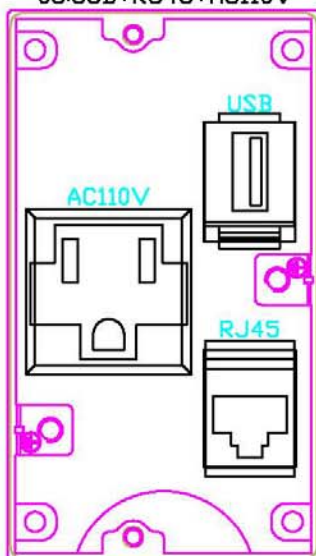

06:USB+RJ45+AC110V