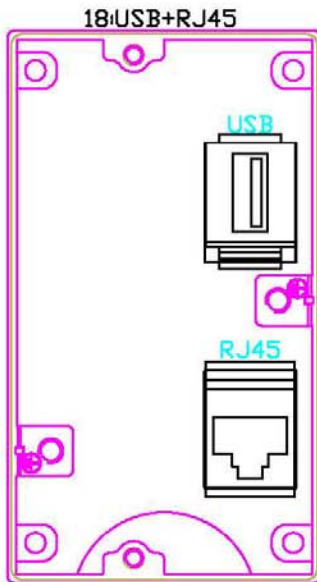

傳輸介面盒 *iB* 系列

RS232 INTERFACE BOX

該產品主要用於 CNC 機台的資料通訊傳輸，以利使用者做資料上傳、下載及程式修改等用途。

iB Series is mainly used for data transmission for CNC machines. Facilitate the user to upload and download data and have program modifications or other applications.

面板樣式:

Panel Selection:

00:DF-25+RJ45+AC110V+FUSE

01:DF-25+RJ45+AC220V+FUSE

02:DF-25+RJ45+AC110V

03:DF-25+RJ45+AC220V

04:USB+RJ45+AC110V+FUSE

05:USB+RJ45+AC220V+FUSE

06:USB+RJ45+AC110V

07:USB+RJ45+AC220V

08:DF-9+RJ45+AC110V+FUSE

09:DF-9+RJ45+AC220V+FUSE

10:DF-9+RJ45+AC110V

11:DF-9+RJ45+AC220V

12:DF-9+USB+RJ45+AC110V

13:DF-9+USB+RJ45+AC220V

14:DF-25+RJ45

15:DF-9+RJ45

16:DF-25+USB

17:DF-9+USB

※内容及規格可能因需要而有所修改，將不另行告知，2015/07
 The specification or contents in this catalog are subject to change without notice. 2015/07