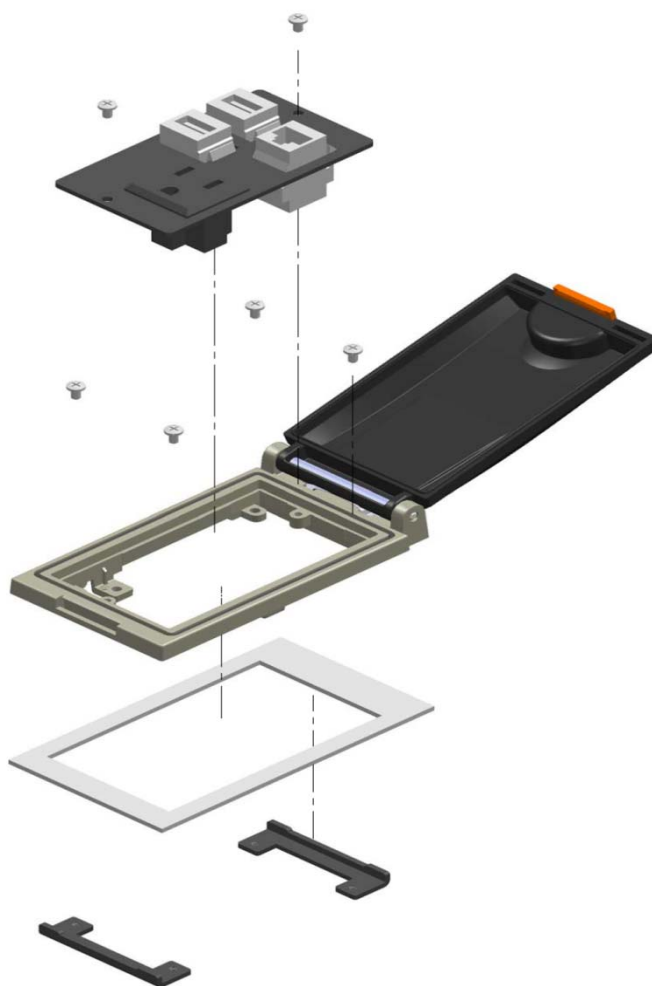

傳輸介面盒 *iB* 系列

RS232 INTERFACE BOX

該產品主要用於 CNC 機台的資料通訊傳輸，以利使用者做資料上傳、下載及程式修改等用途。

iB Series is mainly used for data transmission for CNC machines. Facilitate the user to upload and download data and have program modifications or other applications.

面板型式 MODEL SELECTIONS :

00	DF-25+RJ45+AC110V+FUSE	07	USB+RJ45+AC220V	14	DF-25+RJ45
01	DF-25+RJ45+AC220V+FUSE	08	DF-9+RJ45+AC110V+FUSE	15	DF-9+RJ45
02	DF-25+RJ45+AC110V	09	DF-9+RJ45+AC220V+FUSE	16	DF-25+USB
03	DF-25+RJ45+AC220V	10	DF-9+RJ45+AC110V	17	DF-9+USB
04	USB+RJ45+AC110V+FUSE	11	DF-9+RJ45+AC220V	18	USB+RJ45
05	USB+RJ45+AC220V+FUSE	12	DF-9+USB+RJ45+AC110V	19	USB+USB
06	USB+RJ45+AC110V	13	DF-9+USB+RJ45+AC220V	20	USB
21	USB+RJ45+AC220V+DF-25	22	USB+RJ45+AC110V+DF-25		

*上述之型號屬通用規格，若有其他需求可增編規格。

Models can be tailor-made upon requirements.

外觀尺寸:

External Dimensions:

開孔安裝尺寸:

Panel Cutout:

介面盒組裝順序:

Assembly Diagram:

面板樣式:

Panel Selection:

00:DF-25+RJ45+AC110V+FUSE

01:DF-25+RJ45+AC220V+FUSE

02:DF-25+RJ45+AC110V

03:DF-25+RJ45+AC220V

04:USB+RJ45+AC110V+FUSE

05:USB+RJ45+AC220V+FUSE