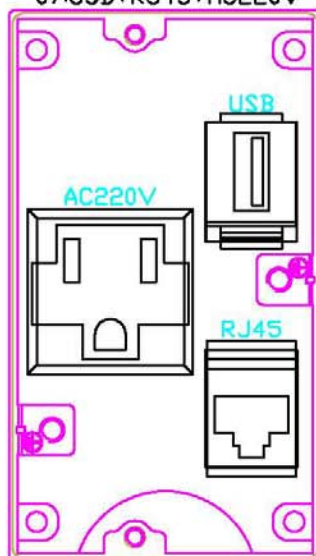

面板型式 MODEL SELECTIONS :

00	DF-25+RJ45+AC110V+FUSE	07	USB+RJ45+AC220V	14	DF-25+RJ45
01	DF-25+RJ45+AC220V+FUSE	08	DF-9+RJ45+AC110V+FUSE	15	DF-9+RJ45
02	DF-25+RJ45+AC110V	09	DF-9+RJ45+AC220V+FUSE	16	DF-25+USB
03	DF-25+RJ45+AC220V	10	DF-9+RJ45+AC110V	17	DF-9+USB
04	USB+RJ45+AC110V+FUSE	11	DF-9+RJ45+AC220V	18	USB+RJ45
05	USB+RJ45+AC220V+FUSE	12	DF-9+USB+RJ45+AC110V	19	USB+USB
06	USB+RJ45+AC110V	13	DF-9+USB+RJ45+AC220V	20	USB
21	USB+RJ45+AC220V+DF-25	22	USB+RJ45+AC110V+DF-25		

*上述之型號屬通用規格，若有其他需求可增編規格。

Models can be tailor-made upon requirements.

外觀尺寸:

External Dimensions:

開孔安裝尺寸:

Panel Cutout:

介面盒組裝順序:

Assembly Diagram:

面板樣式:

Panel Selection:

00:DF-25+RJ45+AC110V+FUSE

01:DF-25+RJ45+AC220V+FUSE

02:DF-25+RJ45+AC110V

03:DF-25+RJ45+AC220V

04:USB+RJ45+AC110V+FUSE

05:USB+RJ45+AC220V+FUSE

06:USB+RJ45+AC110V

07:USB+RJ45+AC220V

08:DF-9+RJ45+AC110V+FUSE

09:DF-9+RJ45+AC220V+FUSE

10:DF-9+RJ45+AC110V

11:DF-9+RJ45+AC220V

12:DF-9+USB+RJ45+AC110V

13:DF-9+USB+RJ45+AC220V